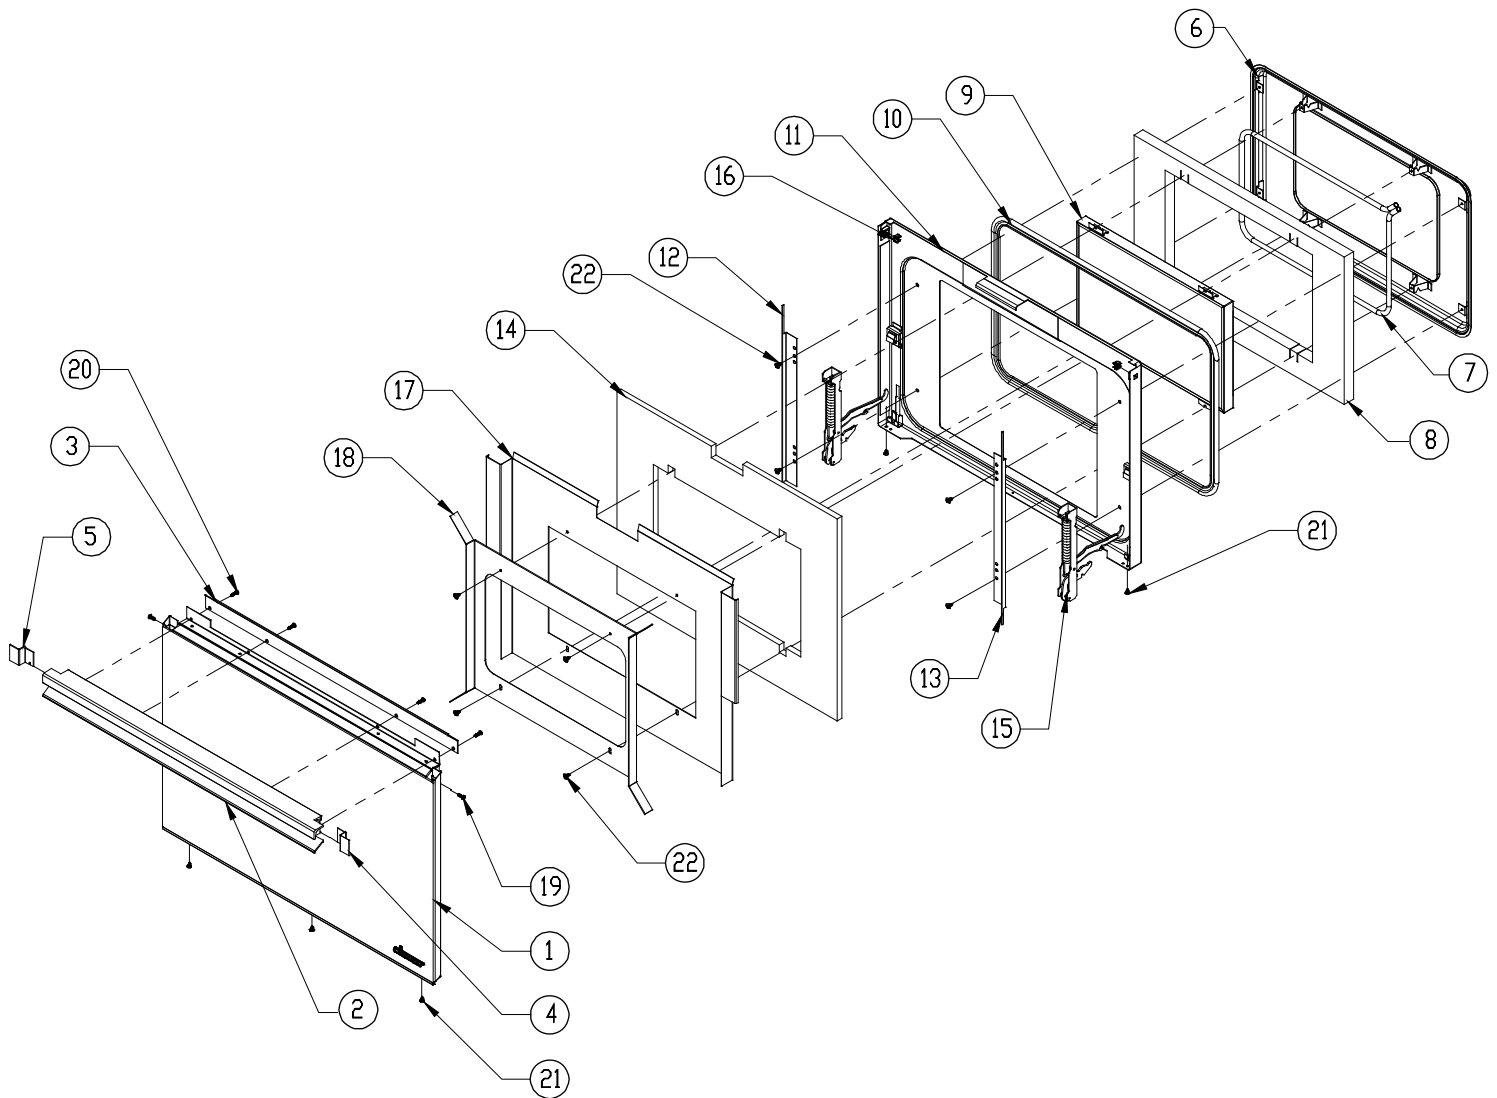

MOR30 Door Assembly, Black

Item	Part #	Description
1	701203¹	Asy, Door Glass Frame with Logo¹
	702102¹	Asy, Door Glass Frame without Logo¹
2	102211BG	Door, Handle 30"
3	36394-01B	Handle Backing Panel
4	103732-01BG	End Cap, RH, Millennium
5	103732-02BG	End Cap, RH, Millennium
6	27728BP	Asy, Inner Liner
7	100073	Gasket, Window Pack
8	80207	Insulation, Door
9	72148	Window Pack
10	72020	Gasket, 30" Oven Door
11	700653BP³	Outer Liner³
12	36618³	Side Shield, RH³
13	36617³	Side Shield, LH³
14	80213	Insulation, 30" Outer Liner

Item	Part #	Description
15	701035⁴	Hinge Kit⁴
16	83418	Nut, Retainer
17	102157	Heat Shield, 30" Door
18	102436B	Heat Shield, Window
19	83336²	Screw, Phil, Binding²
20	83042	Screw, Phil, #8 x 5/8"
21	83263²	Screw, Phil, #8 x 3/8" Black²
22	83499²	Screw, Phil, #10 x 1/2" Black²
-	83618	Door Bumper (Not Shown)
¹Includes door frame with side trims and outer glass.		
²Screw kit # 701036 includes the following screws: two 10-32 x .625, four #8 x 5/8, nine #8 x 3/8, two 8-32 x 1/2 and eight #10 x 1/2.		
³Kit # 701037 includes items 11, 12 and 13.		
⁴Hinge kit # 701035 includes 2 hinges.