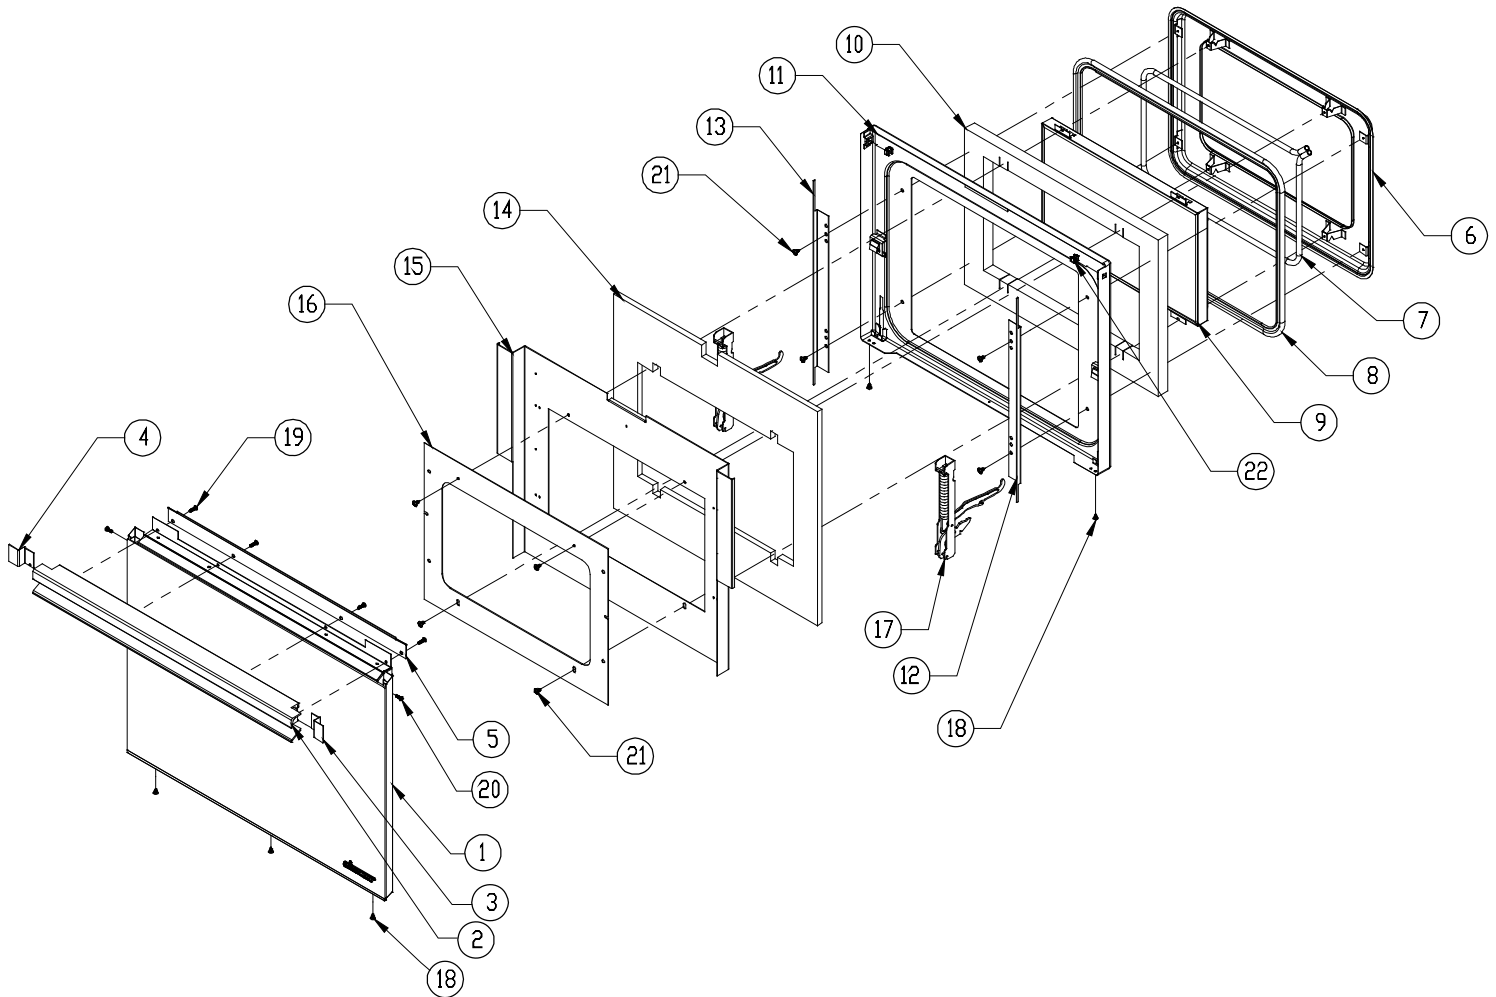

MOR27 Door Assembly, Black

Item	Part #	Description
1	701205¹	Asy, Door Glass Frame with Logo¹
	702104¹	Asy, Door Glass Frame without Logo¹
2	102212BG	Door Handle, 27" Black
3	103732-01BG	End Cap, RH, Millennium
4	103732-02BG	End Cap, LH, Millennium
5	36393-01B	Handle Backing Panel
6	27727BP	Asy, Inner Door
7	100073	Gasket, Window Pack
8	72016	Gasket, 27" Oven Door
9	72148	Window Pack
10	80206	Insulation, Inner Door
11	27425BP	Outer Liner, 27" Door
12	36617	Side Shield, Left
13	36618	Side Shield, Right

Item	Part #	Description
14	80212	Insulation, 27" Outer Liner
15	36619	Heat Shield, 27" Door
16	36377BP	Window Mask, Wall Oven
17	701034³	Hinge Kit³
18	83263²	Screw, Phil, #8 x 3/8" Black²
19	83042	Screw, Phil, #8 x 5/8"
20	83336²	Screw, Phil, Binding²
21	83499²	Screw, Phil, #10 x 1/2" Black²
22	83418	Nut, Retainer
-	83618	Door Bumper (Not Shown)
¹Includes door frame with side trims and outer glass.		
²Screw kit # 701036 includes the following screws: two 10-32 x .625, four #8 x 5/8, nine #8 x 3/8, two 8-32 x 1/2 and eight #10 x 1/2.		
³Kit # 701034 includes two hinges.