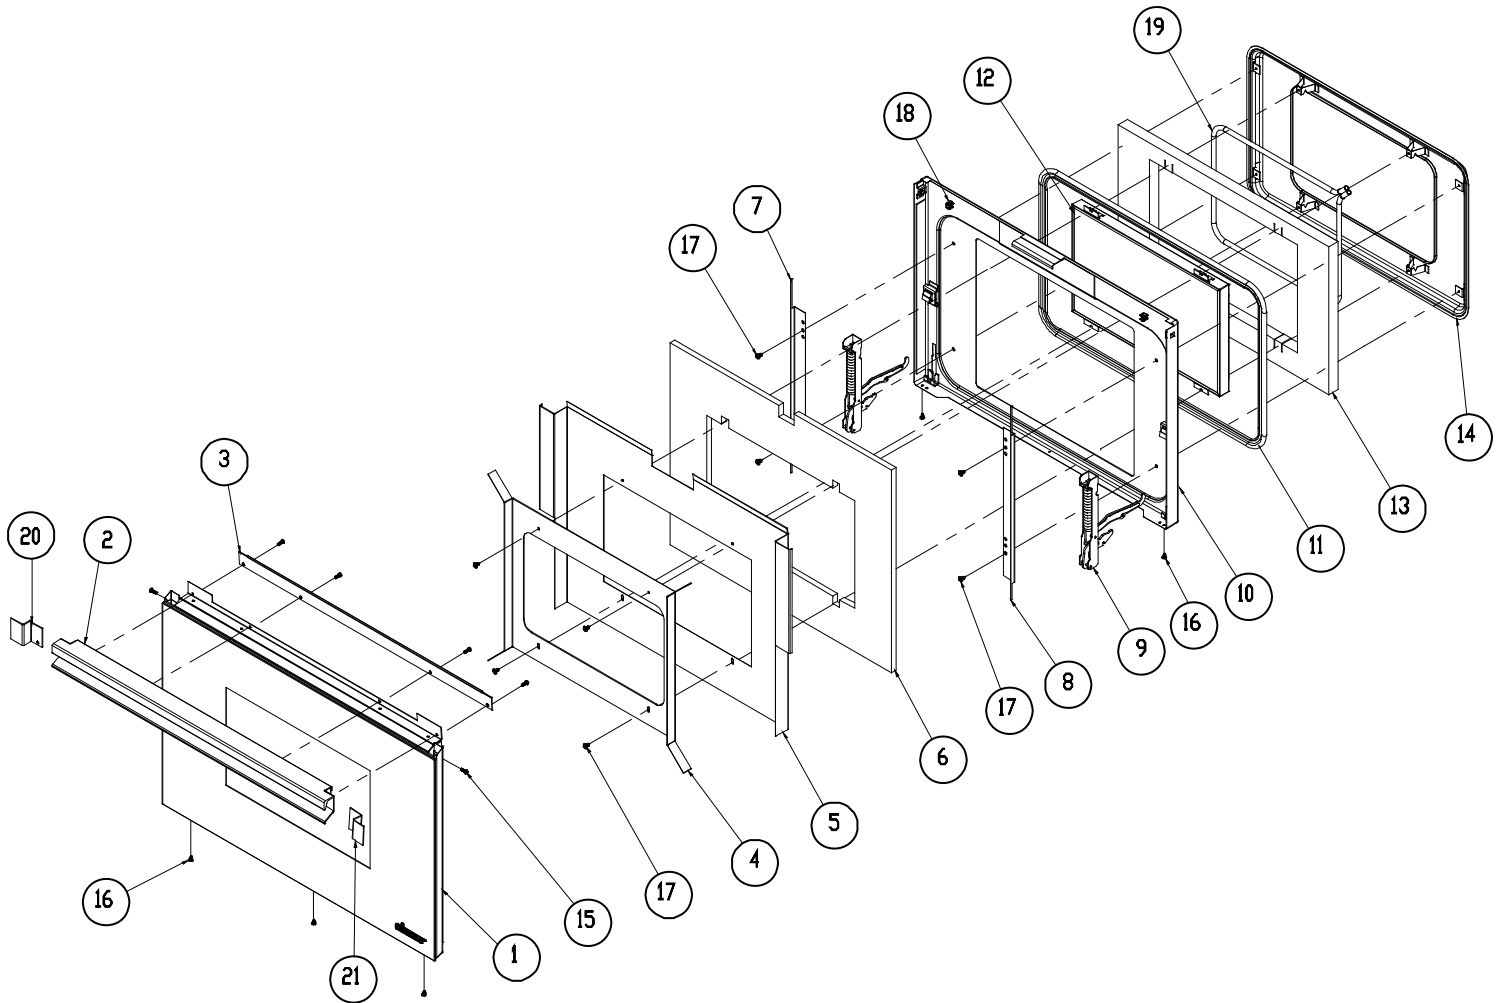

MOR30 Door Assembly, Stainless Steel

Item	Part #	Description
1	700952¹	Assy, Door Glass Frame with Logo¹
	702098¹	Assy, Door Glass Frame without Logo¹
2	102211S	Door, Handle 30"
3	36394-01B	Handle Backing Panel
4	102436B	Window Heat Shield
5	102157	Heat Shield, 30"
6	80213	Outer Door Liner Insulation
7	36617⁴	Side Shield, Left⁴
8	36618⁴	Side Shield, Right⁴
9	701035³	Hinge Kit³
10	700653BP⁴	Outer Door Liner⁴
11	72020	Gasket, 30" Oven Door
12	72148	Window Pack
13	80207	Door Insulation

Item	Part #	Description
14	27728BP	Assy, Inner Liner, 30" Door
15	83336²	Screw, Phil Pan, #8-32 x 1/2", Black
16	83263²	Screw, Phil TRS, #8 x 3/8", Black
17	83499	Screw, Phil, #10 x 1/2", Black
18	83418	Retainer Nut
19	100073	Window Pack Gasket
20	103732-02	End Cap, Left
21	103732-01	End Cap, Right
-	83618	Door Bumper (not shown)
¹Includes door front with side trims, outer glass and rubber bumpers.		
²Screw kit # 701036 includes the following screws: two 10-32 x .625, four #8 x 5/8, nine #8 x 3/8, two 8-32 x 1/2 and eight #10 x 1/2.		
³Hinge kit # 701035 includes 2 hinges.		
⁴Kit # 701037 includes items 7, 8 and 10.