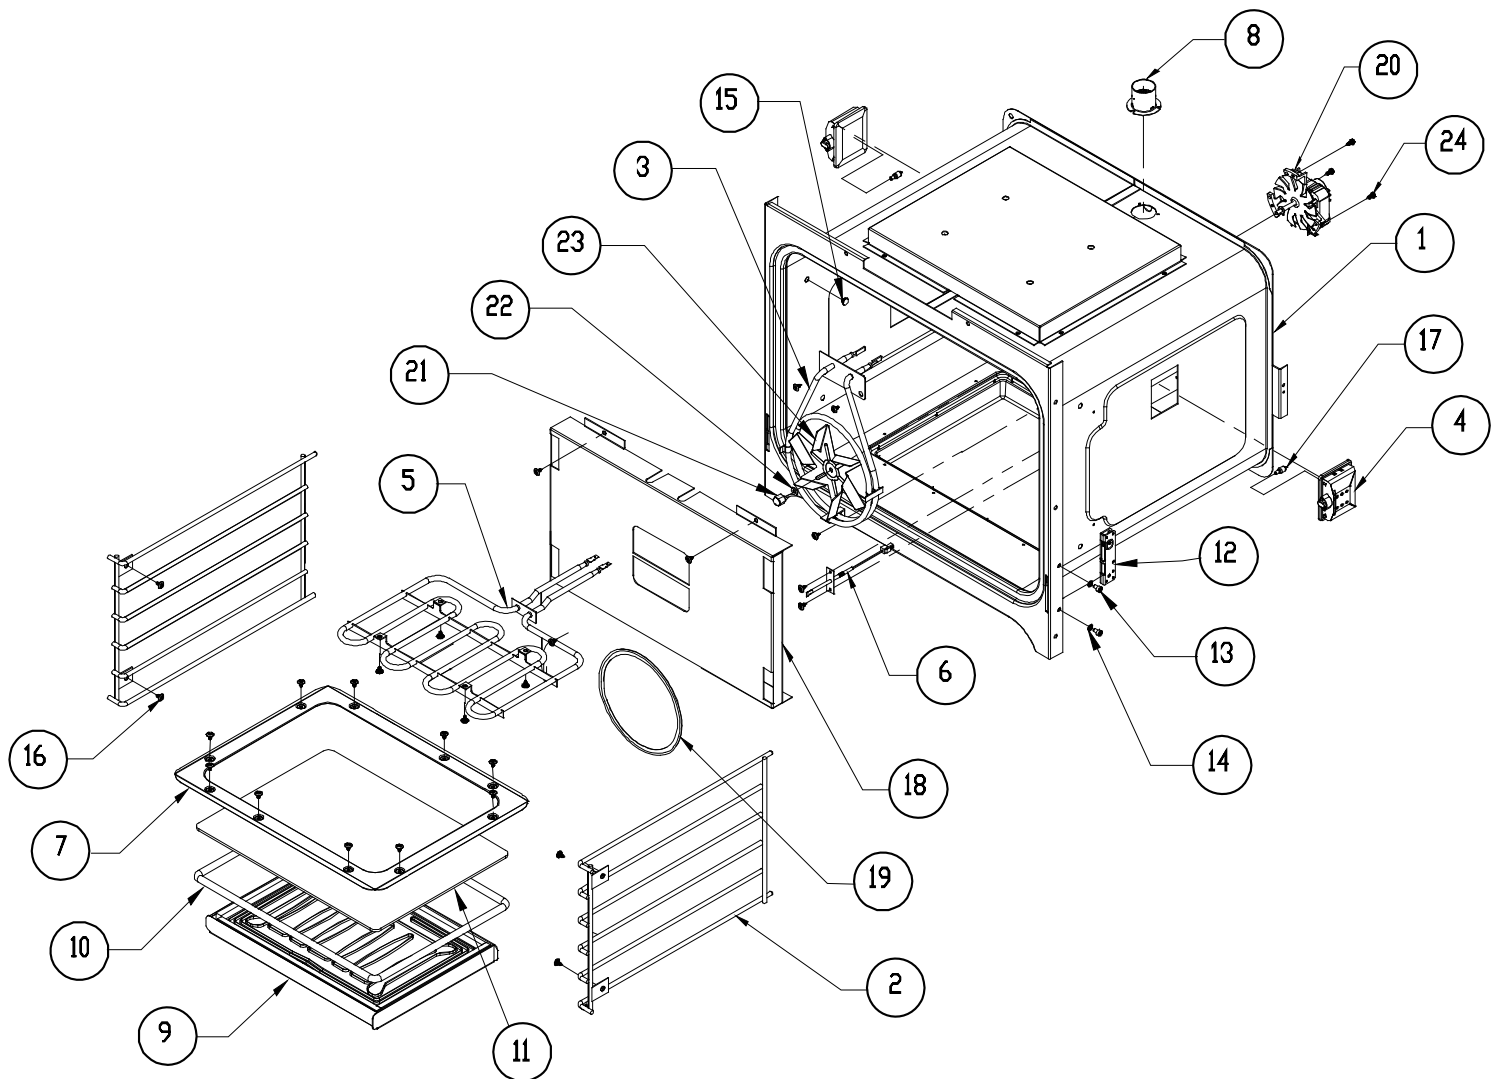

EORD/MORD227/230 Lower Oven Assembly

Item	Part # 27/30	Description
1	Non-Replaceable	Oven Cell
2	82650¹	Rack Support
3	82377⁵	Convection Element
4	92398	Halogen Light Assy
5	700713	Broil Assy
6	72752	Temperature Sensor
7	101914BP³	Bake Frame
8	72755	Smoke Eliminator
9	700531	Bake Assy
10	101722	Bake Glass Gasket
11	101723	Ceran Bake Glass
12	82851²	Hinge Receptacle
13	83553	Socket Head Machine Screw
14	83340	#10 Lock Washer
15	102468	Plug, Probe

Item	Part # 27/30	Description
16	83534	Screw, Wafer HD, #8 x 3/8"
17	100429	Halogen Bulb
18	36486BP | 36487BP	Convection Baffle 27", 30"
19	82891	Convection Filter
20	82647	Convection Motor
21	102137^{4, 5}	Hex Nut Convection Fan
22	102136^{4, 5}	Washer, Conv Fan
23	101511^{4, 5}	Convection Fan Blade
24	83379	Screw, HWH, #8 x 1/2"
¹Use PN 105875 for Rev B EOR series units and Rev C MOR series units. Units built before and after these revisions use PN 82650.		
²Kit # 701039 includes two hinge receptacles.		
³Kit # 701040 includes bake frame and 10 screws.		
⁴Kit # 701041 includes items 21, 22 and 23.		
⁵Kit # 701042 includes items 3, 21, 22 and 23.