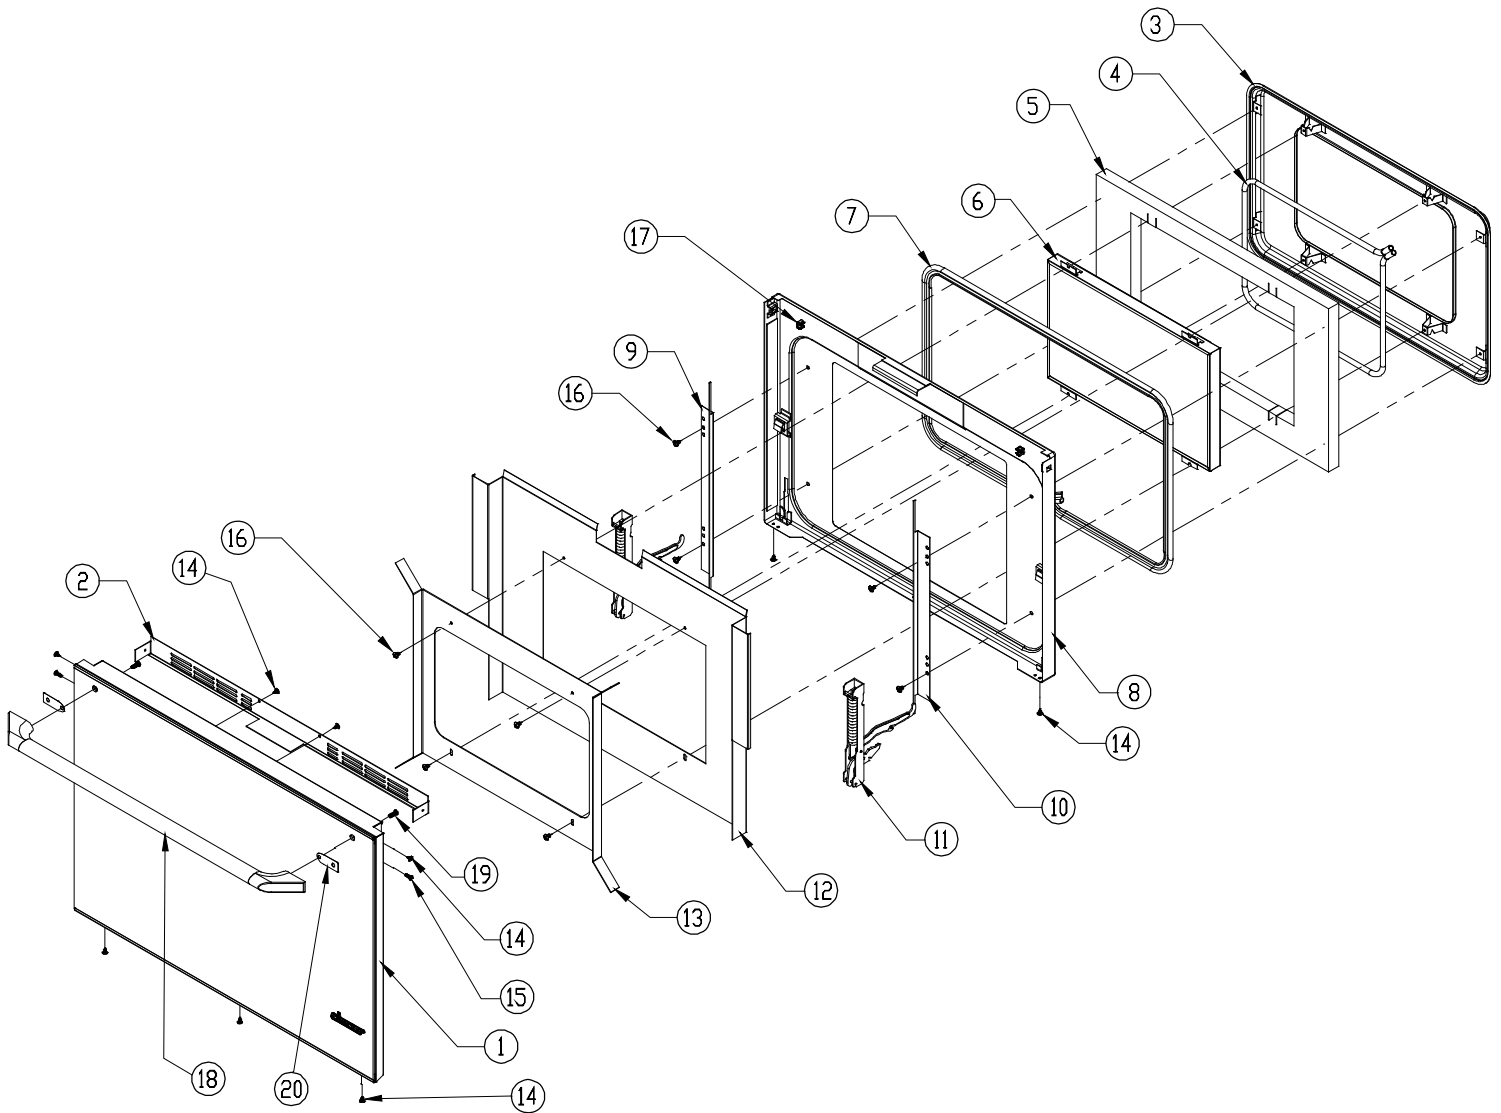

EOR30 Door Assembly, Black

Item	Part #	Description
1	701206¹	Assy, Door Glass Frame with Logo¹
	702101¹	Assy, Door Glass Frame without Logo¹
2	102437B	Door Grill
3	27728BP	Assy, Inner Liner
4	100073	Gasket, Window Pack
5	80207	Insulation, Inner Door
6	72148	Window Pack
7	72020	Gasket, 30" Oven Door
8	700653BP³	Outer Liner³
9	36617³	Side Shield, Left³
10	36618³	Side Shield, Right³
11	701035⁴	Hinge Kit⁴
12	102157	Heat Shield, 30" Door
13	102436B	Heat Shield, Window

Item	Part #	Description
14	83263²	Screw, Phil, #8 x 3/8" Black²
15	83336²	Screw, Phil, Binding²
16	83499²	Screw, Phil, #10 x 1/2" Black²
17	83418	Nut, Retainer
18	13659-019	Asy, Door Handle, 30" Black
19	100385	Screw, #10-32 x .625
20	92008	Spacer, Door Handle
-	83618	Door Bumper (not shown)
¹Includes door front with outer glass and rubber bumpers installed. Also include 2 door handle washers.		
²Screw kit # 701036 includes the following screws: two 10-32 x .625, four #8 x 5/8, nine #8 x 3/8, two 8-32 x 1/2 and eight #10 x 1/2.		
³Kit # 701037 includes items 8, 9 and 10.		
⁴Hinge kit # 701035 includes 2 hinges