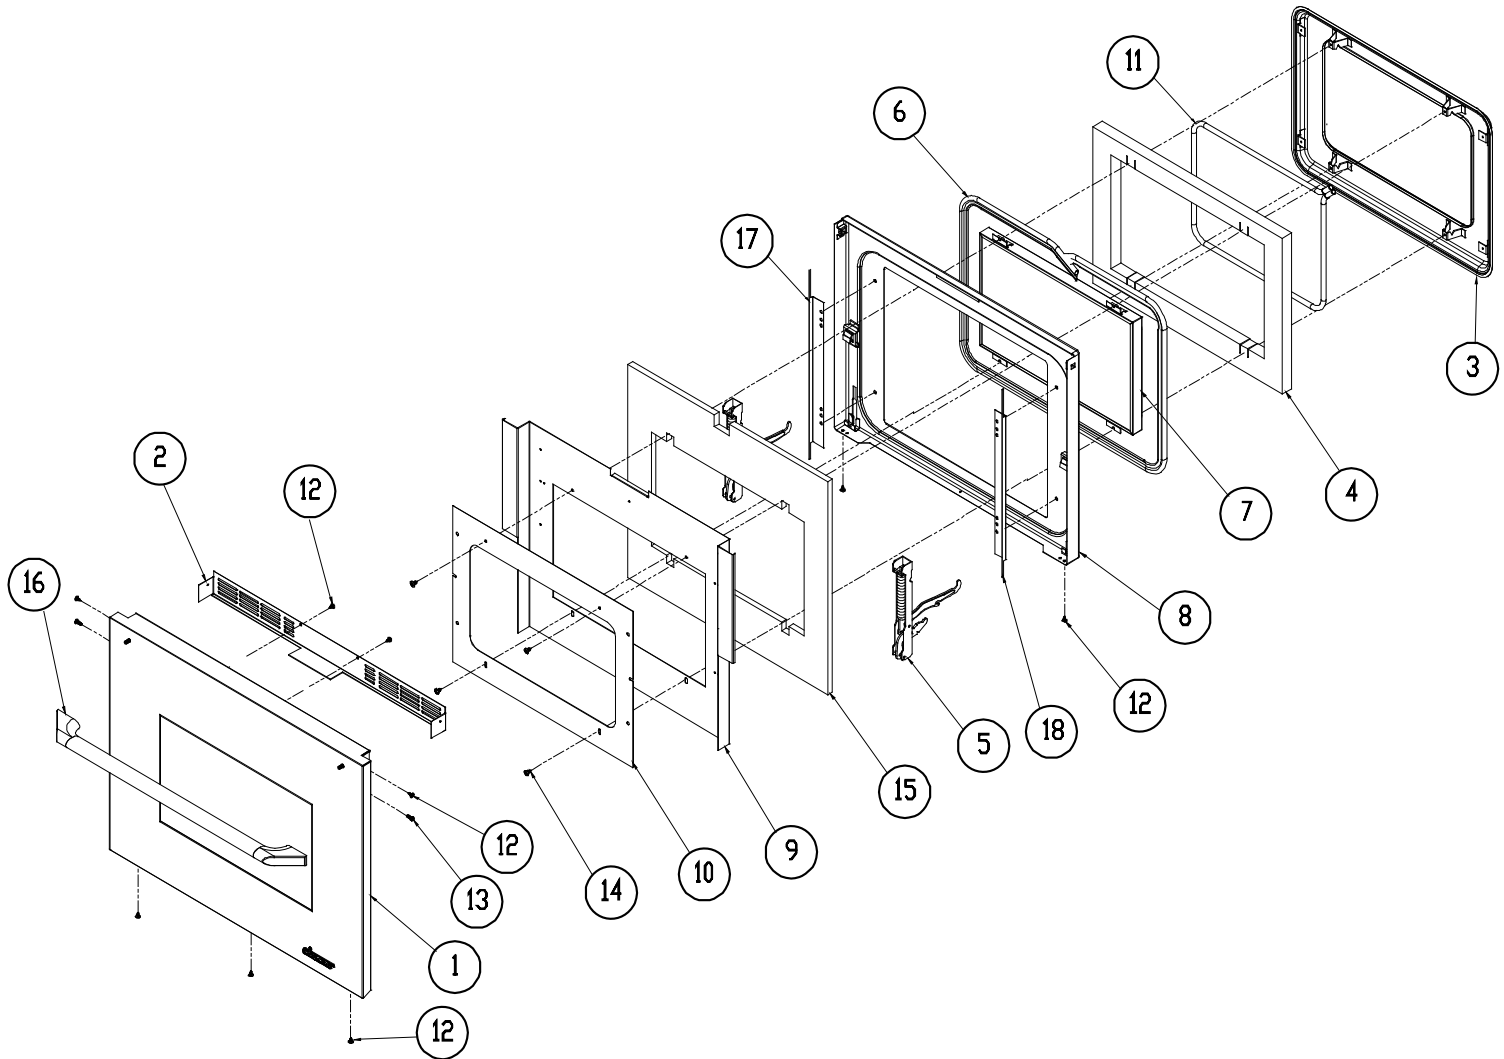

The Life of the Kitchen.®

PARTS CATALOG

EOR/MOR 27 and 30 Inch Wall Ovens

Page	Description
2	EOR27 Door Assembly, Stainless Steel
3	EOR27 Door Assembly, Black
4	EOR30 Door Assembly, Stainless Steel
5	EOR30 Door Assembly, Black
6	MOR27 Door Assembly, Stainless Steel
7	MOR27 Door Assembly, Black
8	MOR30 Door Assembly, Stainless Steel
9	MOR30 Door Assembly, Black
10	EOR/MOR Single Oven Assembly
12	EOR/MOR Double Oven Assembly
14	EORD/MORD227/230 Lower Oven Assembly
15	EORS/MORS227/230 Lower Oven Assembly
16	EORS/MORS127/130/227/230 Upper Oven Assembly
17	EOR/MOR Bezel Assembly
18	Miscellaneous Parts

Revised 09-26-2014

EOR27 Door Assembly, Stainless Steel

Item	Part #	Description
1	700953	Assy, Door Glass Frame with Logo
	702099	Assy, Door Glass Frame without Logo
2	103622B	Door Grill
3	27727BP	Inner Liner, Assy.
4	80206	Inner Door Insulation
5	701034 ¹	Hinge Kit ¹
6	72016	Oven Door Gasket
7	72148	Window Pack
8	86744	Outer Liner, Assy.
9	36619	Heat Shield
10	36377BP	Window Mask
11	100073	Window Pack Gasket
12	83263 ²	Screw, Phil, #8 x 3/8", Black

Item	Part #	Description
13	83336 ²	Screw, Phil, Binding
14	83499 ²	Screw, Phil, #10 x 1/2" Black
15	80212	Insulation, 27" Outer Liner
16	13659-002	Door Handle, SCH
	13659-006	Door Handle, SBR
	13659-008	Door Handle, SCP
	13659-010	Door Handle, SBC
17	36617	Side Shield, Left
18	36618	Side Shield, Right
-	83618	Door Bumper (not shown)
¹ Kit # 701034 includes two hinges.		
² Screw kit # 701036 includes the following screws: two 10-32 x .625, four #8 x 5/8, nine #8 x 3/8, two 8-32 x 1/2 and eight #10 x 1/2.		