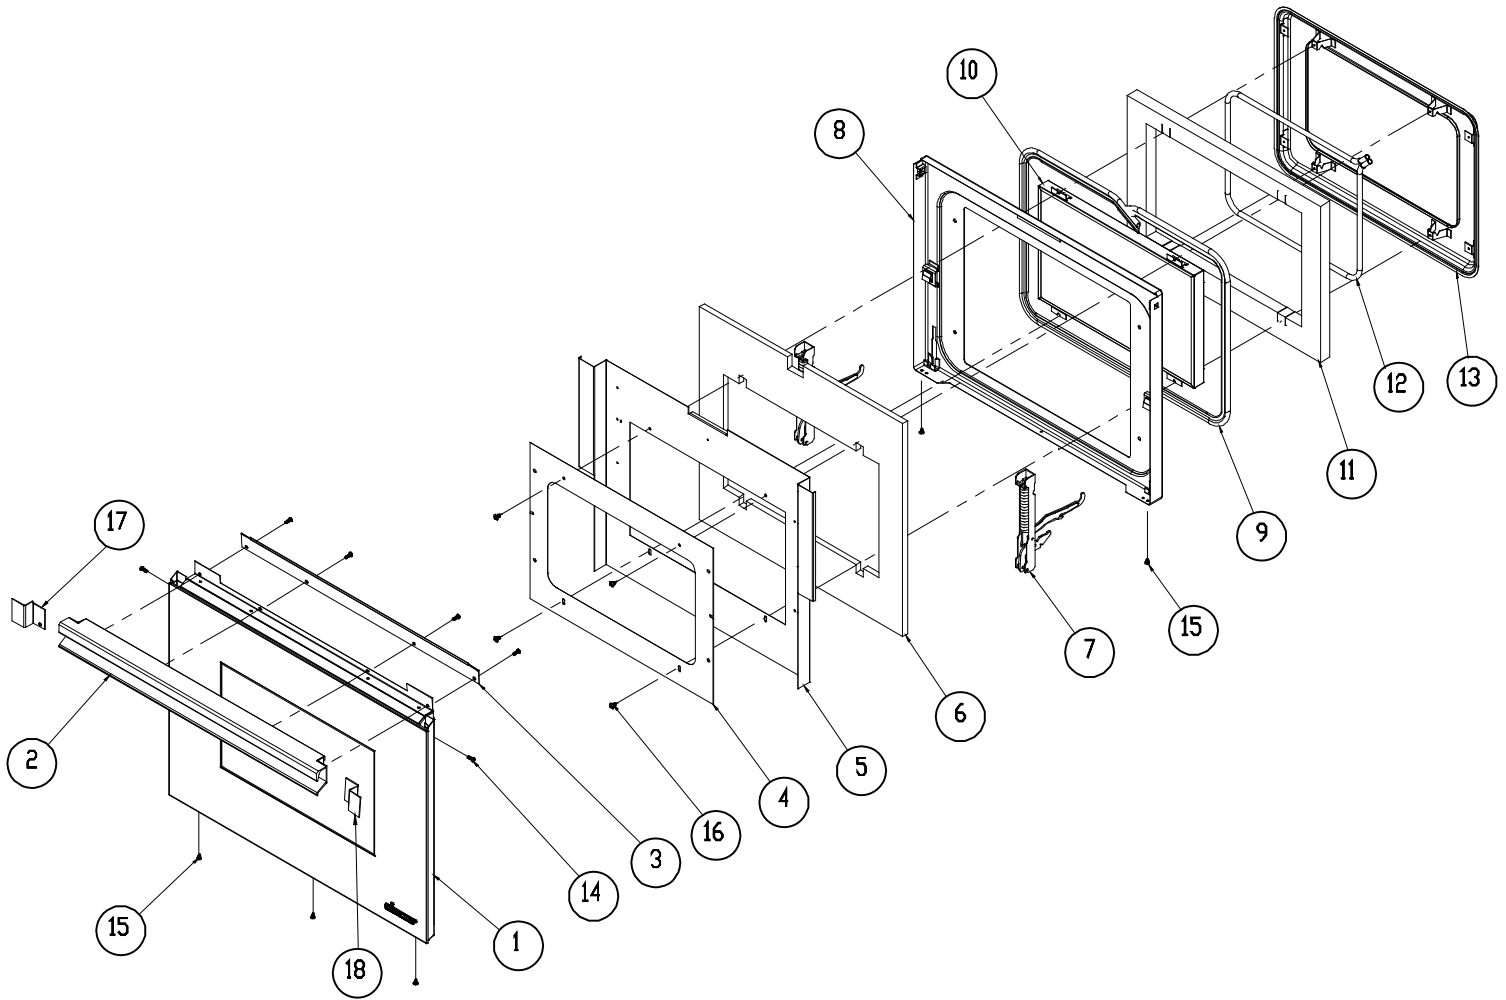

MOR27 Door Assembly, Stainless Steel

Item	Part #	Description
1	700954¹	Assy, Door, Glass Frame with Logo¹
	702100¹	Assy, Door, Glass Frame without Logo¹
2	102212S	Door, Handle 27"
3	36393-01B	Handle Backing Panel
4	36377BP	Window Mask
5	36619	Heat Shield, 27" Door
6	80212	Insulation, 27" Outer Liner
7	701034³	Hinge Kit³
8	86744	Kit, Door Liner, 27"
9	72016	Oven Door Gasket
10	72148	Window Pack
11	80206	Insulation Inner Door

Item	Part #	Description
12	100073	Window Pack Gasket
13	27727BP	Assy, Inner Liner, 27" Door
14	83336²	Screw, Phil, #8-32 x 1/2", Black²
15	83263²	Screw, Phil, #8 x 3/8" Black²
16	83499²	Screw, Phil, #10 x 1/2", Black²
17	103732-02	End Cap, Left
18	103732-01	End Cap, Right
-	83618	Door Bumper (not shown)
¹Includes door front with outer glass, edge trim and rubber bumpers installed.		
²Screw kit # 701036 includes the following screws: two 10-32 x .625, four #8 x 5/8, nine #8 x 3/8, two 8-32 x 1/2 and eight #10 x 1/2.		
³Kit # 701034 includes two hinges.