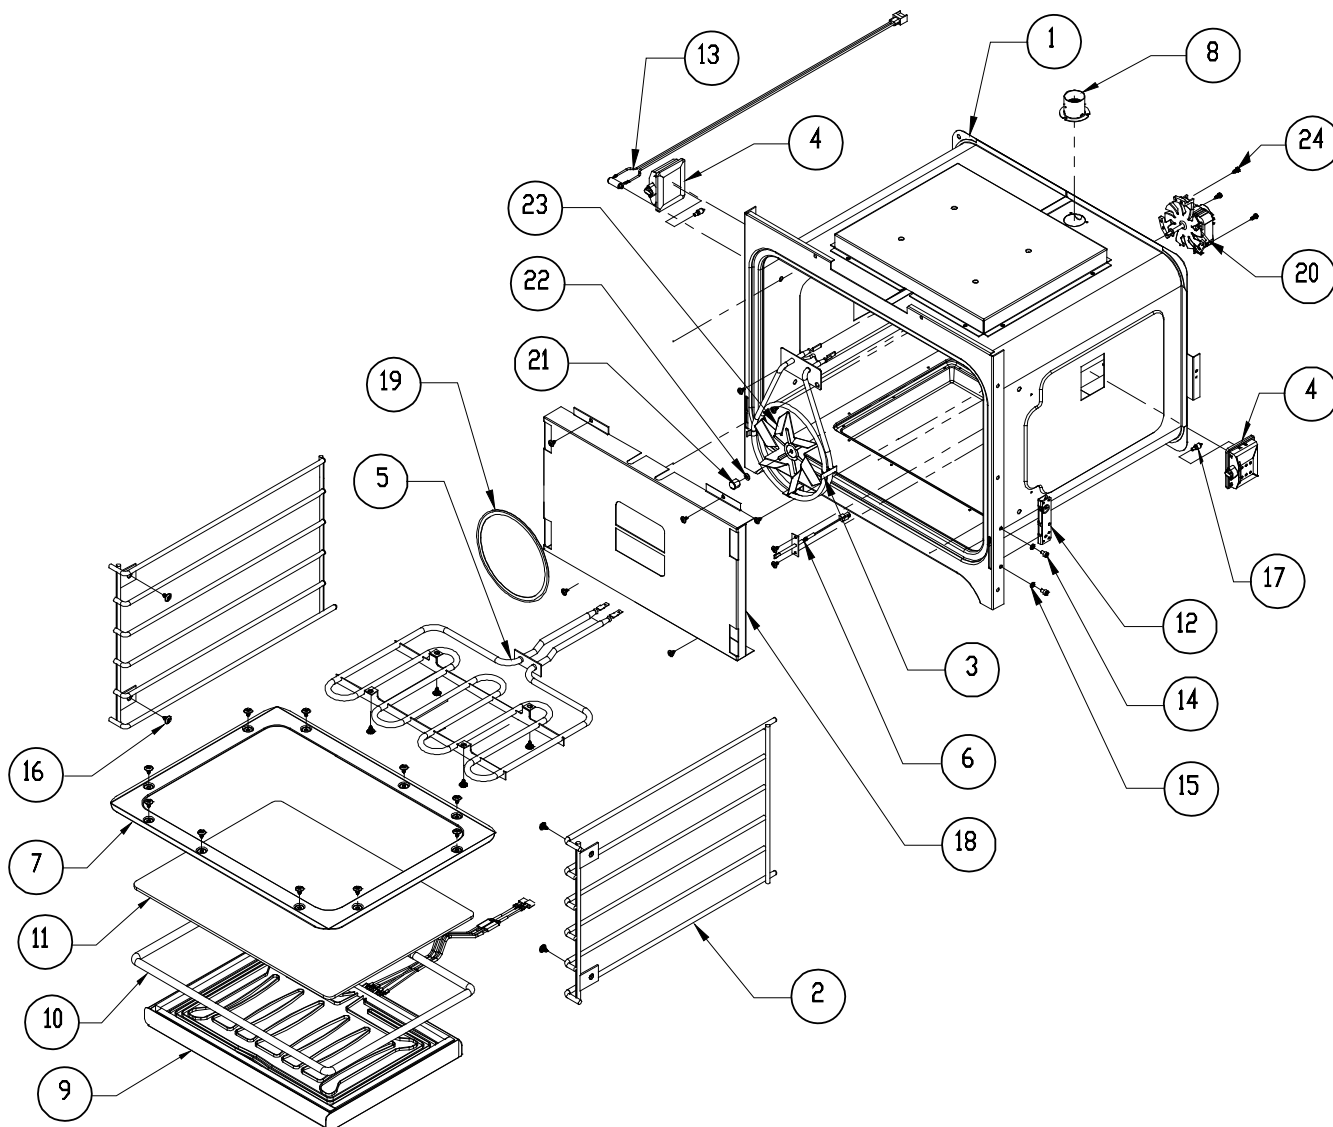

EORS/MORS127/130/227/230 Upper Oven Assembly

Item	Part # 27/30	Description
1	Non-Replaceable	Oven Cell
2	82650¹	Rack Support
3	82377⁵	Convection Element
4	92398	Halogen Light Assy
5	700713	Broil Assy
6	72752	Temperature Sensor
7	101914BP³	Bake Frame
8	72755	Smoke Eliminator
9	700531	Bake Assy
10	101722	Gasket, Bake Glass
11	101723	Bake Glass
12	82851²	Hinge Receptacle
13	72717⁶	Meat Probe Socket
14	83553	Socket Head, Machine Screw
15	83340	#10 Lock Washer

Item	Part # 27/30	Description
16	83534	Screw, Wafer HD, #8 x 3/8"
17	100429	Halogen Bulb
18	36486BP | 36487BP	Convection Baffle 27", 30"
19	82891	Convection Filter
20	82647	Convection Motor
21	102137^{4, 5}	Convection Fan Hex nut
22	102136^{4, 5}	Washer, Convection Fan
23	101511^{4, 5}	Convection Fan Blade
24	83379	Screw, HWH, #8 x 1/2"
¹Use PN 105875 for Rev B EOR series units and Rev C MOR series units. Units built before and after these revisions use PN 82650.		
²Kit # 701039 includes two hinge receptacles.		
³Kit # 701040 includes bake frame and 10 screws.		
⁴Kit # 701041 includes items 21, 22 and 23.		
⁵Kit # 701042 includes items 3, 21, 22 and 23.		
⁶Kit # 701043 includes meat probe socket and meat probe.