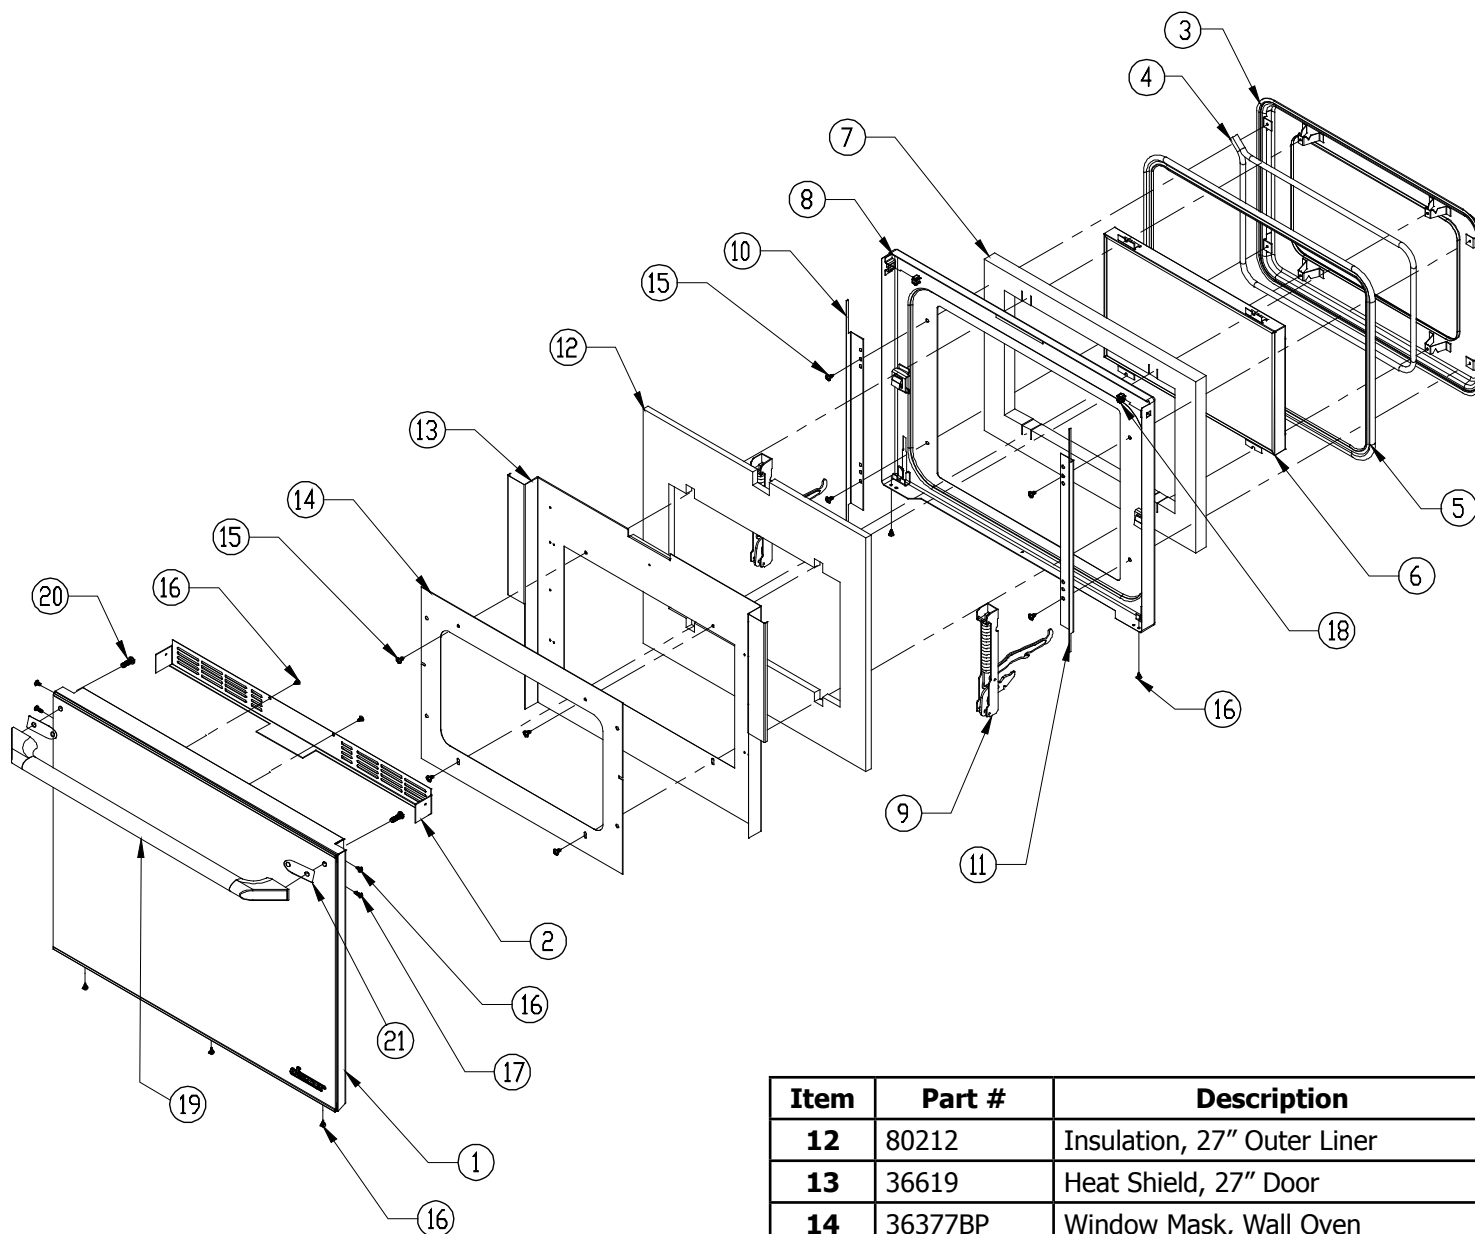

EOR27 Door Assembly, Black

Item	Part #	Description
1	701204³	Assy, Door Glass Frame with Logo³
	702103³	Assy, Door Glass Frame without Logo³
2	103622B	Door Grill
3	27727BP	Assy, Inner Liner
4	100073	Gasket, Window Pack
5	72016	Oven Door Gasket
6	72148	Window Pack
7	80206	Insulation, Inner Door
8	27425BP	Outer Liner, 27" Door
9	701034¹	Hinge Kit¹
10	36618	Side Shield, Right
11	36617	Side Shield, Left

Item	Part #	Description
12	80212	Insulation, 27" Outer Liner
13	36619	Heat Shield, 27" Door
14	36377BP	Window Mask, Wall Oven
15	83499²	Screw, Phil, #10 x 1/2" Black²
16	83263²	Screw, Phil, #8 x 3/8" Black²
17	83336²	Screw, Phil, Binding²
18	83418	Nut, Retainer
19	13659-020	Assy, Door Handle, 27" Black
20	100385	Screw, #10-32 x .625
21	92008	Spacer, Door Handle
-	83618	Door Bumper (not shown)
¹Kit # 701034 includes two hinges.		
²Screw kit # 701036 includes the following screws: two 10-32 x .625, four #8 x 5/8, nine #8 x 3/8, two 8-32 x 1/2 and eight #10 x 1/2.		
³Includes door front with outer glass and rubber bumpers installed.