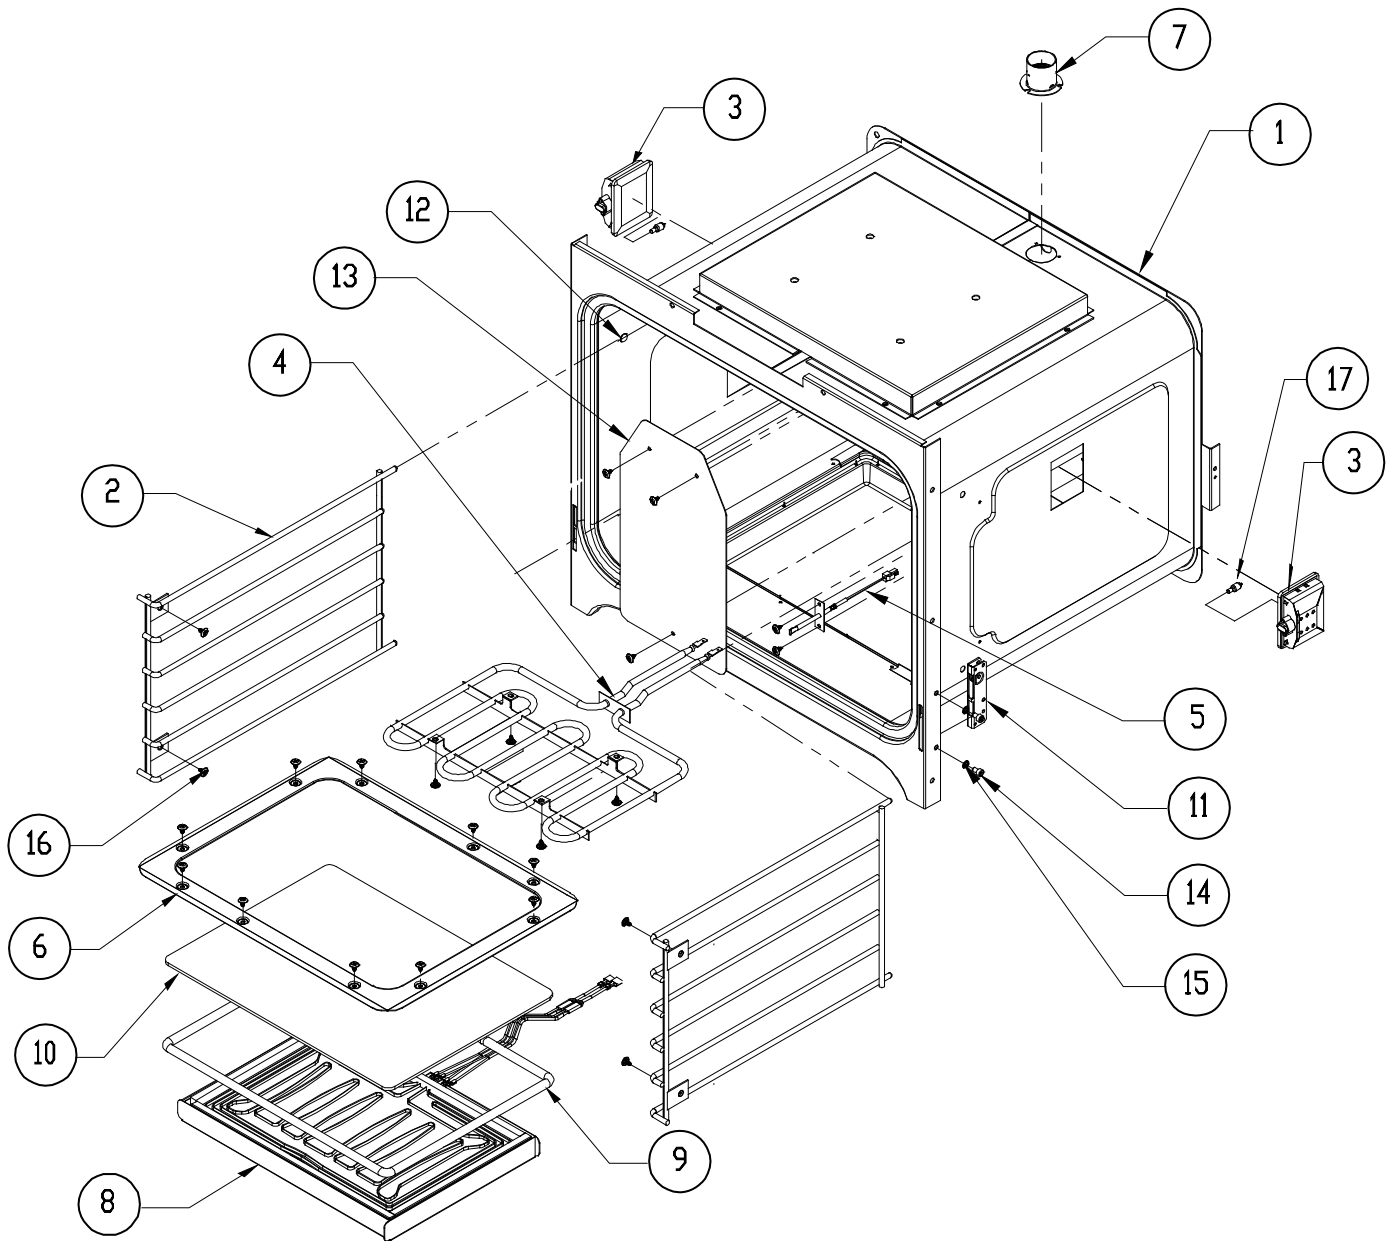

EORS/MORS227/230 Lower Oven Assembly

Item	Part # 27/30	Description
1	Non-Replaceable	Oven Cell
2	82650¹	Rack Support
3	92398	Light Assy
4	700713	Broil Assy
5	72752	Temp Sensor
6	101914BP³	Bake Frame
7	72755	Smoke Eliminator
8	700531	Bake Assy
9	101722	Bake Glass Gasket
10	101723	Ceran Bake Glass

Item	Part # 27/30	Description
11	82851²	Hinge Receptacle
12	102468	Plug, Probe
13	26545BP	Cover, Convection Motor
14	83553	Socket Head, Machine Screw
15	83340	#10 Lock Washer
16	83534	Screw, Wafer HD, #8 x 3/8"
17	100429	Halogen Bulb

¹Use PN 105875 for Rev B EOR series units and Rev C MOR series units. Units built before and after these revisions use PN 82650.

²Kit # 701039 includes 2 hinge receptacles.

³Kit # 701040 includes bake frame and 10 screws.