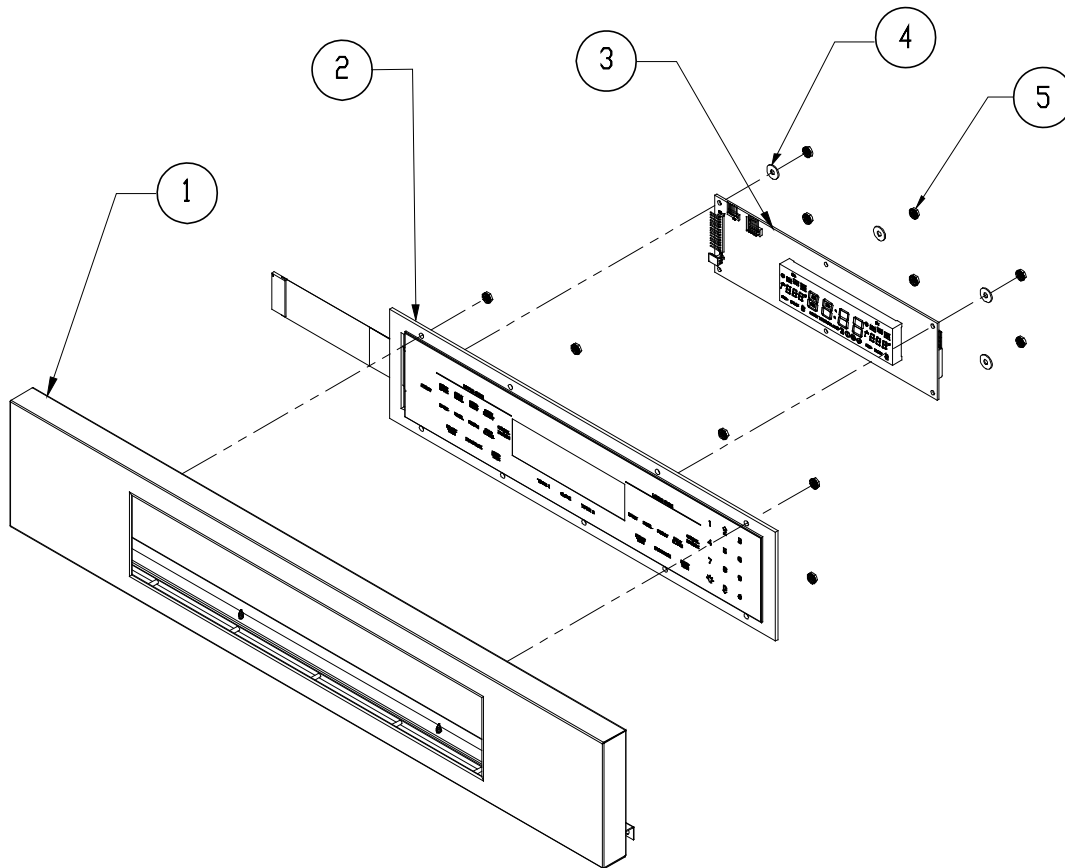

EOR/MOR Bezel Assembly

Item	EORS/ MORS127	EORD/ MORD227	EORS/ MORS227	EORS/ MORS130	EORD/ MORD230	EORS/ MORS230	Description
1	700972¹	700972¹	700972¹	700973¹	700973¹	700973¹	Assy, Bezel Trim Service, SS
	701215¹	701215¹	701215¹	701216¹	701216¹	701216¹	Assy, Bezel Trim Service, Black
2	701044-01²	701044-02²	701044-03²	701044-01²	701044-02²	701044-03²	Assy, Membrane Panel
3	701045-01³	701045-02³	701045-03³	701045-04³	701045-05³	701045-06³	Display Module, LED
4	83080	83080	83080	83080	83080	83080	Washer, Nylon
5	83308	83308	83308	83308	83308	83308	Keps Nut 6-32
-	83189	83189	83189	83189	83189	83189	Spacer (not shown)

¹Part number shown includes complete bezel assembly with ball studs installed.

²Part number shown includes membrane panel, 6 nylon washers, 6 spacers and 6 nuts.

³Part number shown includes LED display module, 6 nylon washers, 6 spacers and 6 nuts.