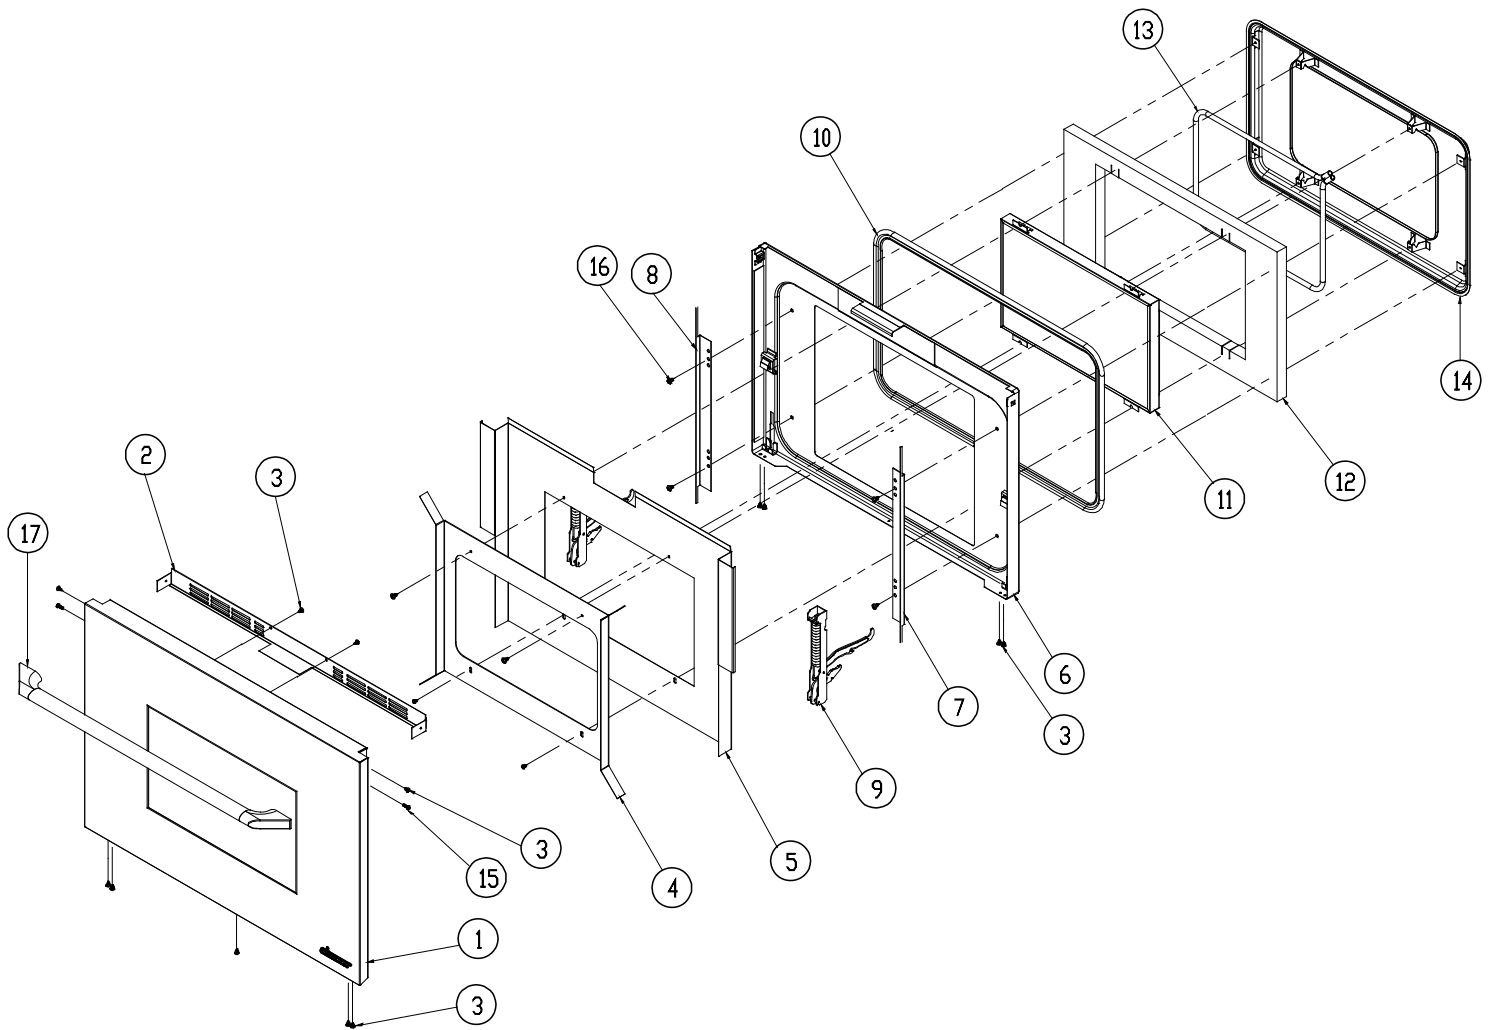

EOR30 Door Assembly, Stainless Steel

Item	Part #	Description
1	700951¹	Assy, Door Glass Frame with Logo¹
	702097¹	Assy, Door Glass Frame without Logo¹
2	102437B	Door Grill
3	83263³	Screw, Phil TRS, #8 x 3/8", Black
4	102436B	Window Heat Shield
5	102157	Heat Shield, 30"
6	700653BP²	Outer Liner
7	36618²	Side Shield, Right
8	36617²	Side Shield, Left
9	701035⁴	Hinge Kit, 30" ⁴
10	72020	Oven Door Gasket
11	72148	Window Pack
12	80207	Door Insulation
13	100073	Window Pack Gasket

Item	Part #	Description
14	27728BP	Assy, Inner Liner, 30" Door
15	83336³	Screw, Phil Binding
16	83499³	Screw, #10 x 1/2", Phil Black
17	13659-001	Assy, Door Handle, 30" SCH
	13659-005	Assy, Door Handle, 30" SBR
	13659-007	Assy. Door Handle, 30" SCP
	13659-009	Assy, Door Handle, 30" SBC
-	83618	Door Bumper (not shown)
¹Includes door front with outer glass and rubber bumpers installed. Also include 2 door handle washers.		
²Kit # 701037 includes items 6, 7 and 8.		
³Screw kit # 701036 includes the following screws: two 10-32 x .625, four #8 x 5/8, nine #8 x 3/8, two 8-32 x 1/2 and eight #10 x 1/2.		
⁴Hinge kit # 701035 includes 2 hinges.