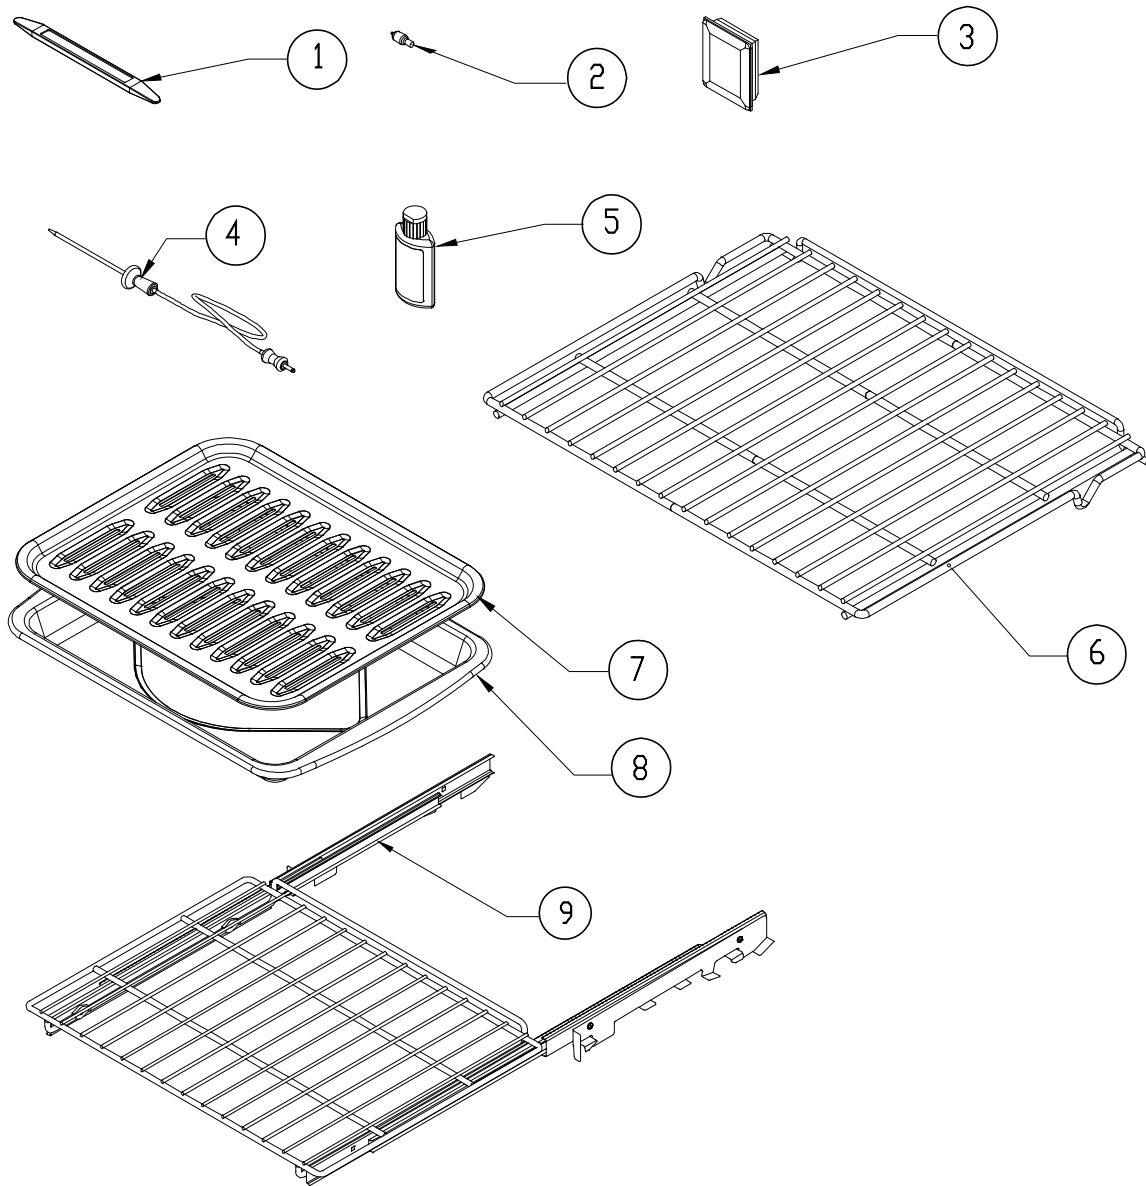

EOR/MOR27/30 Miscellaneous Parts

Item	Part# 27"	Part# 30"	Description
1	62974	62974	Pry Stick
2	100429	100429	Halogen Light Bulb, 20W
3	72751	72751	Assy, Halogen Light
4	72723	72723	Meat Probe
5	100852	100852	Stainless Steel Cleaning Cream
6	See table	See table	Oven Rack
7	82106	82106	Porcelain Grill
8	82107	82107	Porcelain Pan
9	ARGOK27	ARGOK30	GlideRack Oven Rack (Dealer item only)

EOR/MOR Oven Rack Table		
Model	Convection #	Non-Convection #
EORS127	62137	N/A
EORS227	62137	62138
EORD227	62137	62138
EORS130	62139	N/A
EORS230	62139	62140
EORD230	62139	62140
MORS127	106016	N/A
MORS227	106016	106015
MORD227	106016	106015
MORS130	82230	N/A
MORS230	82230	82231
MORD230	82230	82231