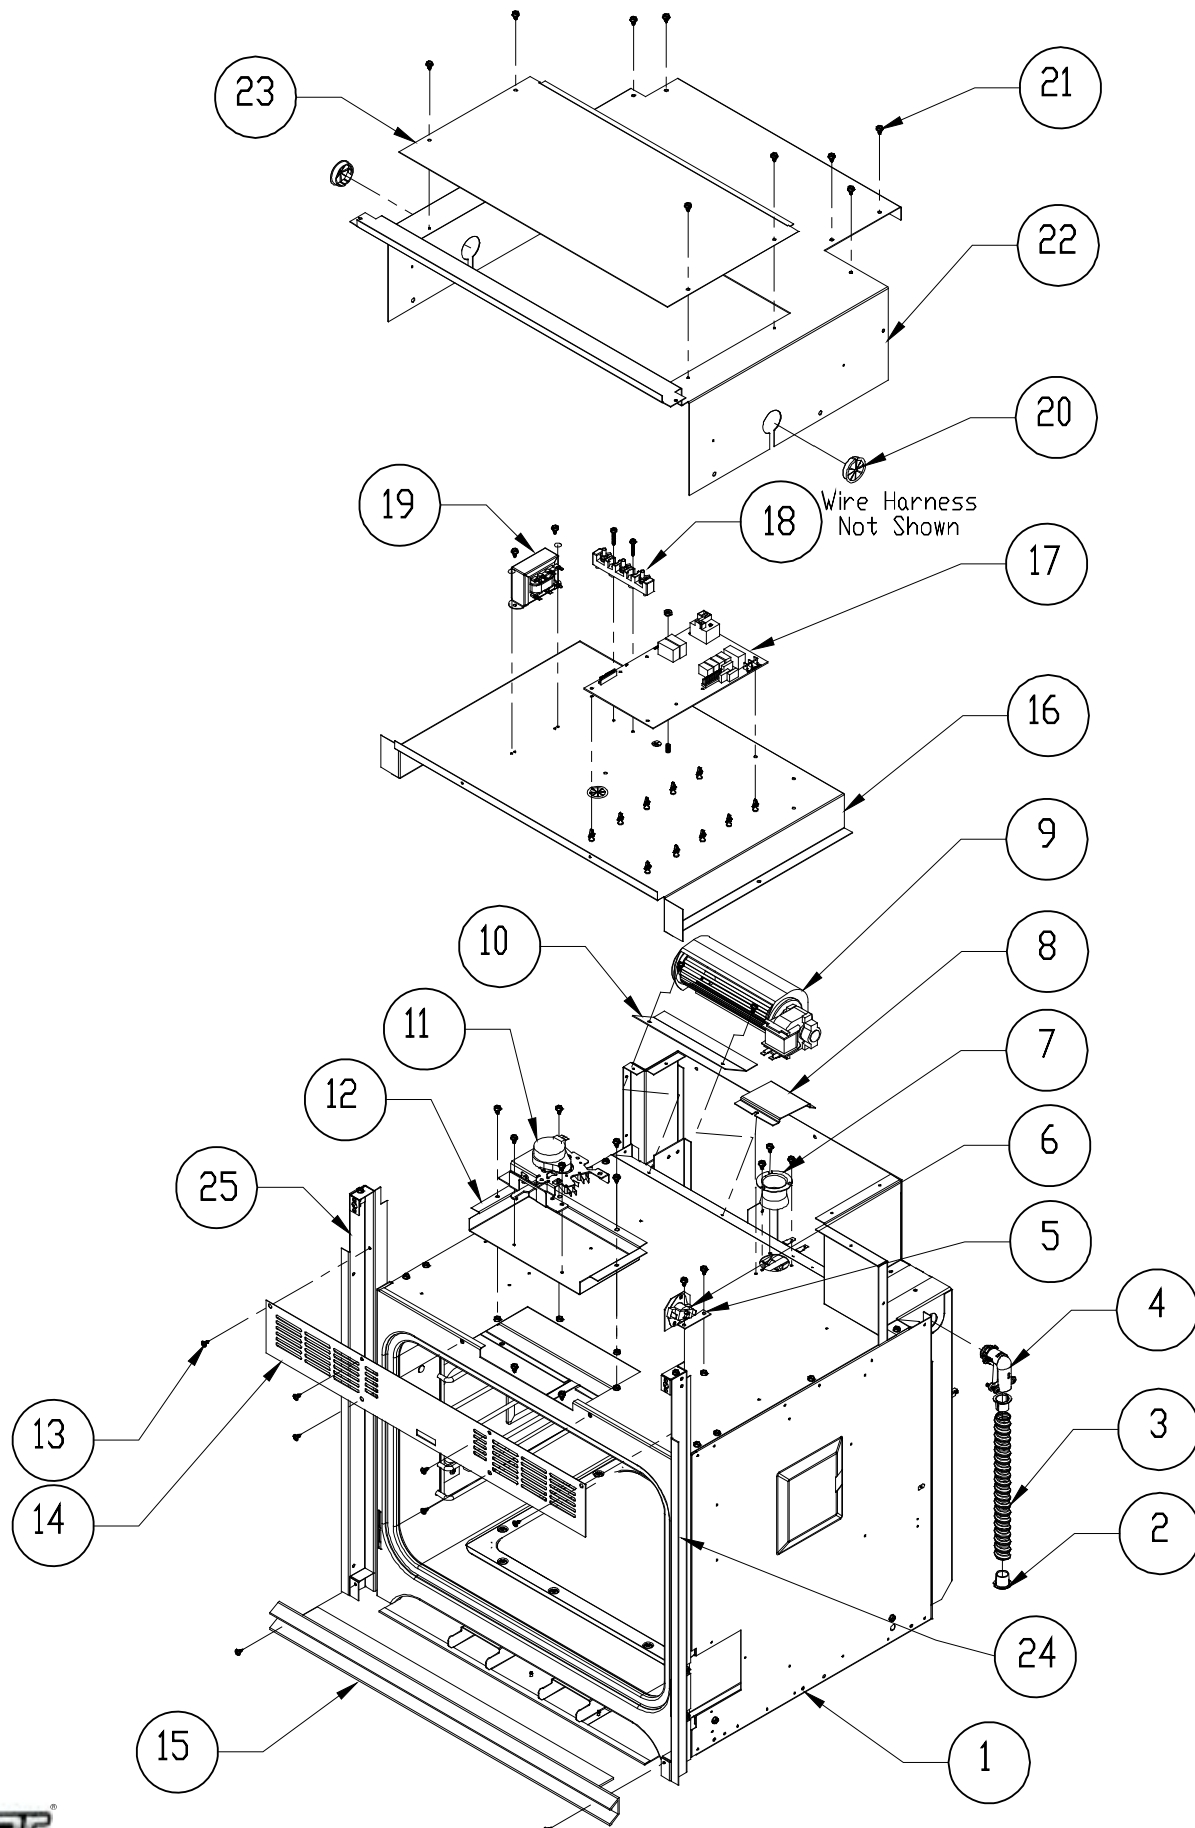

EOR/MOR27/30 Single Oven Assembly

EOR/MOR27/30 Single Oven Assembly

Item	Part # 27"	Part # 30"	Description
1	700620-01¹	700619-01¹	Assy, Oven Case (complete)¹
2	83133	83133	Bushing, 1/2" Red
3	26420	26420	Conduit, 1/2" Flex
4	82195	82195	1/2" 90⁰ Squeeze Connector
5	36276	36276	Bracket, High Limit Switch
6	62775	62775	High Limit Switch
7	100682	100682	Top Smoke Eliminator
8	100484	100484	Duct, Smoke Eliminator
9	82986	82986	Cooling Fan
10	102387	102387	Duct Spacer, Fan
11	100090	100090	Latch
12	100292	100292	Latch Plate
13	83263	83263	Screw, Phil Wafer, #8 x 3/8", Black
14	36830B	36829B	Intake Grill
15	82990S	82229S	Exhaust Grill
16	700914	102381	Sub-chassis
17	102377	102377	Relay Board
18	700725	700725	Wire Harness (not shown)
19	62808	62808	Transformer
20	92191-03	92191-03	Bushing Split, 1.375
21	83023	83023	Screw, Slot HWH, #10 x 3/8"
22	103489	102382	Top Cover
23	36318	36318	Service Panel, Top Cover
24	27664B	27664B	Trim, Post, Right, Single
25	27665B	27665B	Trim, Post, Left, Single
26	108331	108331	Cable, Controller to Relay Board (not shown)
¹With manager's approval only.