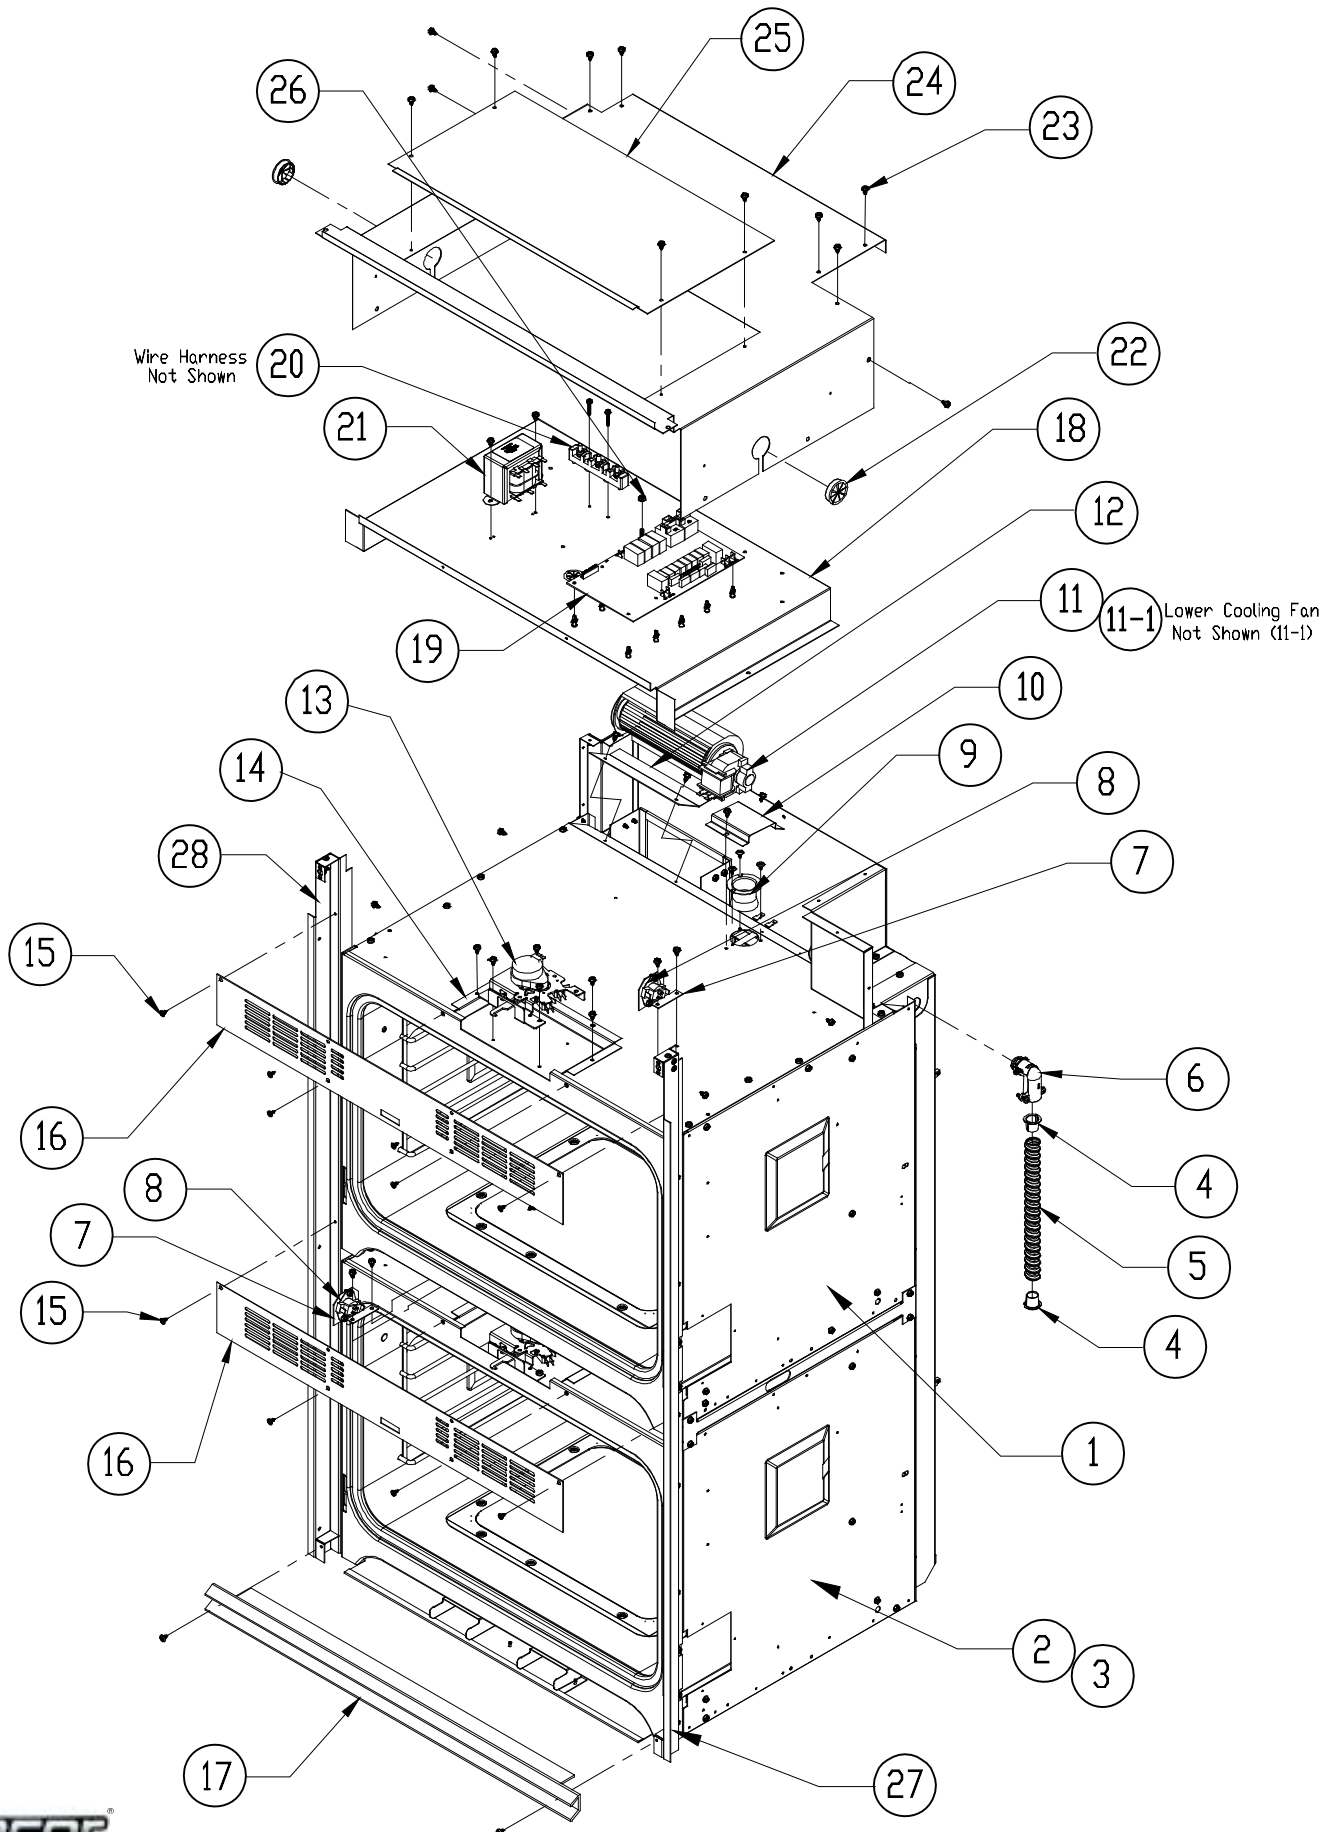

EOR/MOR Double Oven Assembly

EOR/MOR Double Oven Assembly

Item	EORS/ MORS227	EORD/ MORD227	EORS/ MORS230	EORD/ MORD230	Description
1	700620-01¹	700620-01¹	700619-01¹	700619-01¹	Assy, Oven Case w/ Convection and Probe*
2	N/A	700620-02¹	N/A	700619-02¹	Assy, Oven Case w/ Convection, No Probe*
3	N/A	700620-03¹	N/A	700619-03*	Assy, Oven Case w/o Convection, No Probe*
4	83133	83133	83133	83133	Bushing, 1/2" Red
5	26420	26420	26420	26420	Conduit, 1/2" Flex
6	82195	82195	82195	82195	1/2" 90⁰ Degree Connector
7	36276	36276	36276	36276	Bracket, Hi Limit Switch
8	62775	62775	62775	62775	High Limit Switch
9	100682	100682	100682	100682	Smoke Eliminator, Top
10	46320	46320	46320	46320	Duct, Smoke Eliminator
11	82986	82986	82986	82986	Cooling Fan, Upper
11-1	102334	102334	102334	102334	Cooling Fan, Lower
12	102387	102387	102387	102387	Fan, Duct Spacer
13	100090	100090	100090	100090	Latch
14	100292	100292	100292	100292	Latch Plate
15	83263	83263	83263	83263	Screw, Phil, #8 x 3/8", Black Zinc
16	36830B	36830B	36829B	36829B	Intake Grill
17	82990S	82990S	82229S	82229S	Exhaust Grill
18	700914	700914	102381	102381	Sub-chassis
19	102380	102380	102380	102380	Relay Board
20	700723	700724	700723	700724	Wire Harness (not shown)
21	100832	100832	100832	100832	Transformer
22	92191-03	92191-03	92191-03	92191-03	Bushing, Split 1.375
23	83023	83023	83023	83023	Screw, Slot HWH, #10 x 3/8"
24	103489	103489	102382	102382	Top Cover
25	36318	36318	36318	36318	Service Panel, Top Cover
26	83009	83009	83009	83009	Nut, Keps #10-24 (ground)
27	27666B	27666B	27666B	27666B	Trim, Post, Right, Double
28	27667B	27667B	27667B	27667B	Trim, Post, Left, Double
29	108331	108331	108331	108331	Cable, Controller to Relay Board (not shown)
¹With manager's approval only